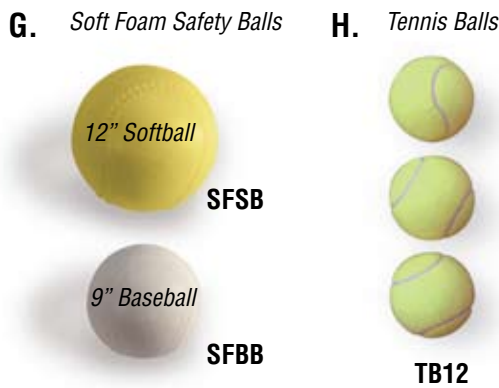

A. BWBY1 BWB1 SWB1
 100 Balls
 ATHLETIC SPECIALTIES
 SWB (doz.)
 SWBY SWBY1
 SWB6
 BWB (doz.)
 BWBY6
 BWB6
 BWBY
 GFWB
 GFWB5
 GFWB0
 GFWB5-0

B. BHS
 BHSR retail - per ea.
 Batting Helmet Straps - per doz.
C. RLS

D. PINE TAR RAG
 PTC
 Pine Tar Rag
E. Rosin Bag
 RBC
I. EYE BLACK
 EYB

F. Dimpled Pitching Machine Balls
 12" Softball
 11" Softball
 9" Baseball
 PMSB
 PMFB
 PMBB
 PMBBW

G. Soft Foam Safety Balls
 12" Softball
 9" Baseball
 SFSB
 SFBB
H. Tennis Balls
 TB12