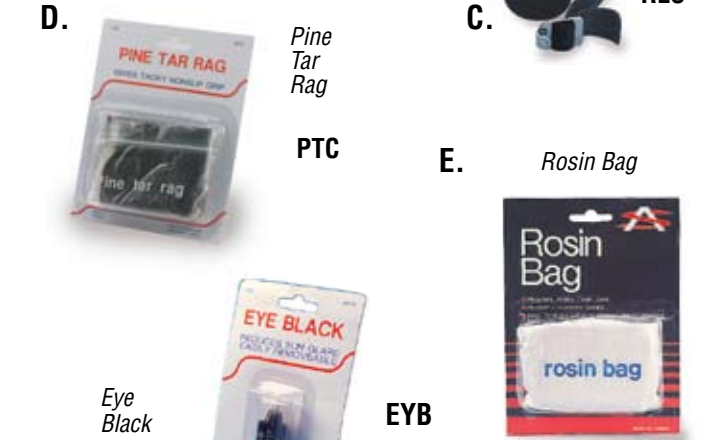

A. BWBY1 BWB1 SWB1
 100 Balls
 ATHLETIC SPECIALTIES
 SWB (doz.)
 SWBY SWBY1
 SWB6
 BWB (doz.)
 BWBY6
 BWB6
 BWBY
 GFWB
 GFWB5
 GFWB0
 GFWB5-0

B. BHS
 BHSR retail - per ea.
 Batting Helmet Straps - per doz.
C. RLS

D. PINE TAR RAG
 PTC
 Pine Tar Rag
E. Rosin Bag
 RBC
I. EYE BLACK
 EYB

F. Dimpled Pitching Machine Balls
 12" Softball
 11" Softball
 9" Baseball
 PMSB
 PMFB
 PMBB
 PMBBW

G. Soft Foam Safety Balls
 12" Softball
 9" Baseball
 SFSB
 SFBB
H. Tennis Balls
 TB12