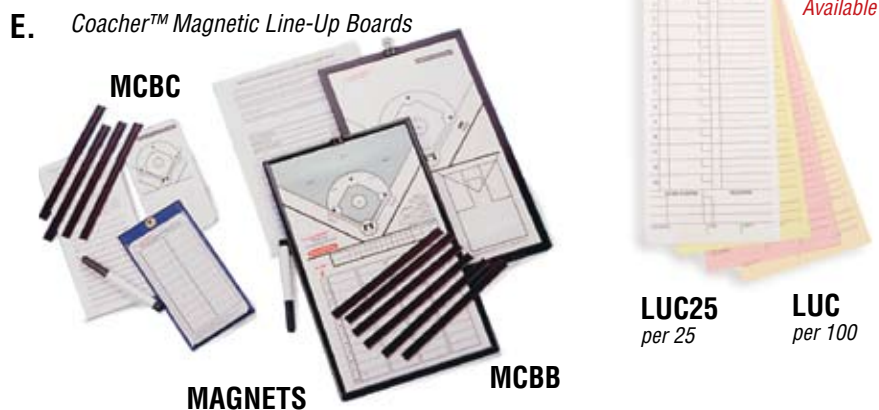

Belts, Training Mitt, Line Up Cards & Cleats

Belts.

A. HEBL - 1-1/2" Elastic Belt with matching 1-1/2" leather tab and nickel plated buckle. Features extra slim slide for ease of pulling belt through pant tunnel. Adjusts to fit 22" - 48" waist sizes.

SEBL - 1-1/2" Elastic Belt with matching 1" narrow leather tab and buckle. Features extra slim slide for ease of pulling belt through pant tunnel. **Popular for youth and girl's softball.** Adjusts to fit 22" - 48" waist sizes.

YEBL - Youth 1-1/4" Elastic Belt with matching 1-1/4" leather tab and nickel plated buckle. Features extra slim slide for ease of pulling belt through pant tunnel. Adjusts to fit 18" - 38" waist sizes.

TRGX - TRG in retail blister box.

C. WLBT - Genuine Cowhide, 100% Solid Leather Belt. Finest quality 1 1/2" width belts. Sizes: S (25-30), M (29-34), L (33-38), XL (37-42) and XXL(41-46). Made to order. *Call for Colors.*