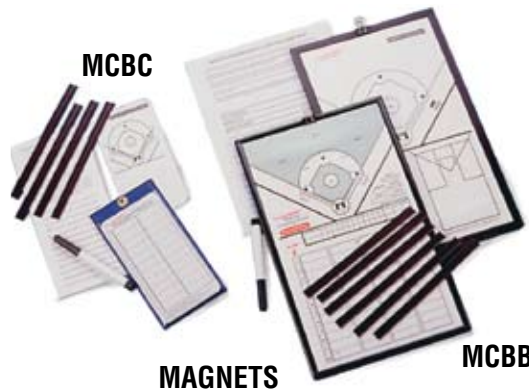

Belts, Training Mitt, Line Up Cards & Cleats

D. Replacement Cleats

E. Coacher™ Magnetic Line-Up Boards

F. Line Up Cards

Belts.

A. HEBL - 1-1/2" Elastic Belt with matching 1-1/2" leather tab and nickel plated buckle. Features extra slim slide for ease of pulling belt through pant tunnel. Adjusts to fit 22"- 48" waist sizes.

SEBL - 1-1/2" Elastic Belt with matching 1" narrow leather tab and buckle. Features extra slim slide for ease of pulling belt through pant tunnel. Popular for youth and girl's softball. Adjusts to fit 22"- 48" waist sizes.

YEBL - Youth 1-1/4" Elastic Belt with matching 1-1/4" leather tab and nickel plated buckle. Features extra slim slide for ease of pulling belt through pant tunnel. Adjusts to fit 18" - 38" waist sizes.

15 Colors: White, Black, Scarlet, Cardinal, Maroon, Purple, Royal, Navy, Columbia Blue, Kelly, Dark Green, Teal, Gold, Orange, and Gray/Silver.

B. WLBT - Genuine Cowhide, 100% Solid Leather Belt. Finest quality 1 1/2" width belts. Sizes: S (25-30), M (29-34), L (33-38), XL (37-42) and XXL(41-46). Made to order. 15 Colors.