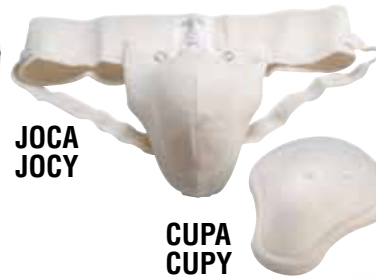

Includes Free Wireless Remote

F. Flip-A-Scorers

FAS

FAS2

G. Display Cases

BSDC

FDC

BDC

BDCW

FMDC

H. Supporters & Cups

JOCA
JOCY

CUPA
CUPY

I. Stadium Seat Cushions SSC

A. The Patented Stadium Chair™.

PSC - Made with durable Black steel frame and Cordova canvas. Supports 350 lbs. Fits virtually any metal or wood bleacher. Removable back allows for screen or embroidery. Open Size: 13.5" D x 17" W x 16" H. 4 Colors: *Black, Red, Navy & Royal.*