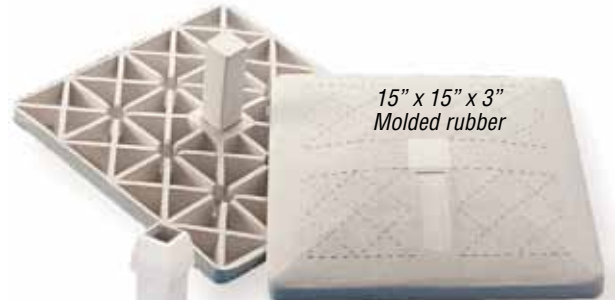

- A. Anchor Base Set**  
**HBB (with anchors & plugs)**  
**HBO (w/o anchors & plugs)**  
**HPO (metal base only)**

- C. Pro Style Base Set**  
**XBB (with anchors & plugs)**  
**XBO (w/o anchors & plugs)**

- D. Base Stake**  
**USO**

- E. Ground Anchors**  
**XAO**

- B. Molded Rubber Safety Base Set**  
**KBB (with base stakes, anchors & plugs)**  
**KBO (w/o stakes, anchors & plugs)**

- F. Base Stake**  
**UBS**

**B. KBB** - 15" x 15" x 3" Molded Rubber Base Set. **Includes 3 USO rubber base stakes, 3 XAO anchors & 3 XPG plugs.** Sold in set of 3.  
**KBO** - KBB Bases only. No anchors or plugs.

**C. XBB** - Top quality "Professional/Hollywood" Base Set. 15" x 15" x 3" regulation size with universal steel stanchion - fits all ground anchors. **Includes 3 XAO ground anchors & 3 XPG anchor plugs.** Set of 3.  
**XBB-1** - One XBB Base with anchor & plug.

## Base Anchors and Stakes.

**D. USO** - Solid Rubber Base Stake. 7" x 1-1/2" square. Sold per each

**E. XAO** - Steel Ground Anchors. 1-1/2" female opening x 8" length. For all bases/plates that utilize a 1-1/2" anchor system. Sold in set/3.