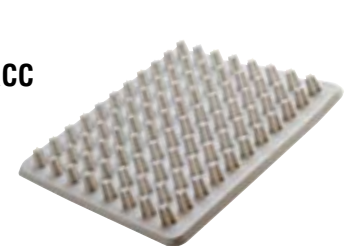

Travel
Cleat
Cleaner

15" x 12"

LCC

23" x 24"

RCC

12" x 11"

A. Adjustable Hurdle Ladder.

AHL - 6 spring loaded hurdles are easily adjustable in both distance apart and heights of 6" to 12". Total length of 16'. Ladders can be buckled together. Includes nylon carrying bag.

B. Adjustable Agility Ladder.

AAL - Two 15' ladders with 11 adjustable flat slats each. Two ladders can be combined with buckle to make a 30' ladder. Slats are slotted in center to slide on handy carry handle for easy storage. **Includes carrying bag.** 5 lbs. Pat. No. 224,090.

E. Power Systems® VersaFit® 20 LB. Vest.

VEST - This padded nylon vest comes with **removable sand-filled weight bags**, so you can quickly customize resistance. Slide it over the head to position the weight evenly around the torso and then secure it with the Velcro straps. Easily add or remove bags to customize overall weight to suite specific training needs. Fits chest sizes 32" to 56". Vest includes 20 - 1 lbs. weights. Black only.