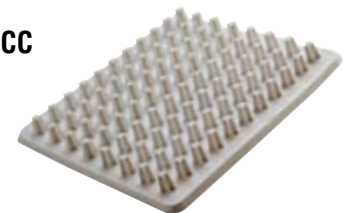

RCC

12" x 11"

A. Adjustable Agility Ladder.

AAL - Two 15' ladders with 11 adjustable flat slats each. Two ladders can be combined with buckle to make a 30' ladder. Slats are slotted in center to slide on handy carry handle for easy storage. **Includes carrying bag.** 5 lbs. Pat. No. 224,090.

B. Economy Agility Ladder.

AAL27 - Economy priced for all ages and skill levels. Comes in two sections that measures 27 feet when connected. Rungs are 16" wide and 16" apart. Includes carrying bag.

C. Power Sled Trainer.

PST - For power this is the one! Comes with adjustable resistance harness (fits small to XXL). Sled constructed of heavy galvanized steel. Will fit standard or olympic plates - weights not included. UPS. 38 lbs.

D. Step Hurdles.

Helps improve step quickness and agility. Position for plyometric jumps or running drills. Constructed of durable lightweight PVC tubing. Sold in sets of 6. 18" width. **SH6** - 6" H Step Hurdles. **SH12** - 12" H Step Hurdles.

E. Power Systems® VersaFit® 20 LB. Vest.

VEST - This padded nylon vest comes with **removable sand-filled weight bags**, so you can quickly customize resistance. Slide it over the head to position the weight evenly around the torso and then secure it with the Velcro straps. Easily add or remove bags to customize overall weight to suit specific training needs. Fits chest sizes 32" to 56". Vest includes 20 - 1 lbs. weights. **Black** only.

F. Cleat Cleaners. Made in USA.

TCC - Travel cleat cleaner with molded-in carrying handle. 15" x 12" with 88 tough rubber bristles to quickly remove debris from bottom of shoes. **Orange.**

LCC - Extra large size 23" x 24" square molded board with built-in carrying handle. 100 heavy-duty plastic pegs allow 2-3 players to use at same time. Easy clean up.

RCC - Heavy duty throw-down pad has 88 tough rubber bristles to quickly remove debris from bottom of shoes. 12" x 11". Has a hole on each corner for stake-down option.