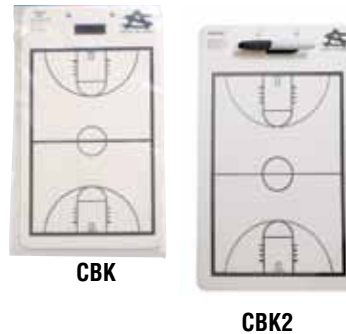

Basketball - Nets & Accessories

A. Basketball Nets

B. Heavy Duty Mesh Bag MB12

C. Strong Long Mesh Bag MB5

D. Breakaway Goal & Net RIM

E. Basketball Bag BKB

F. Coacher™ Magnetic Lineup Board MCBK

G. ASI Clipboards

H. "Heads Up" Dribble Glasses BDA

A. Basketball Nets. (Official Size)

All nets retailed packaged.

NBR - Regular *White* braided nylon.

NBC - *Red, White and Blue* as #NBR.

NBT - Soft *White* braided cotton.

C. Strong Long Mesh Bag.

MB5 - Holds up to 5 basketballs. 38" x 10" with full opening zipper.
4 Colors: *Black, Scarlet, Royal & Gold.*

D. Breakaway Collegiate Rim & Net.

RIM - features an effective position lock mechanism to stand up to the rigors of power players dunk after dunk. **RIM** offers the ease of net installation with its no-tie net attachment. Due to its universal backplate, the **RIM** goal seamless fits on any size glass backboard.