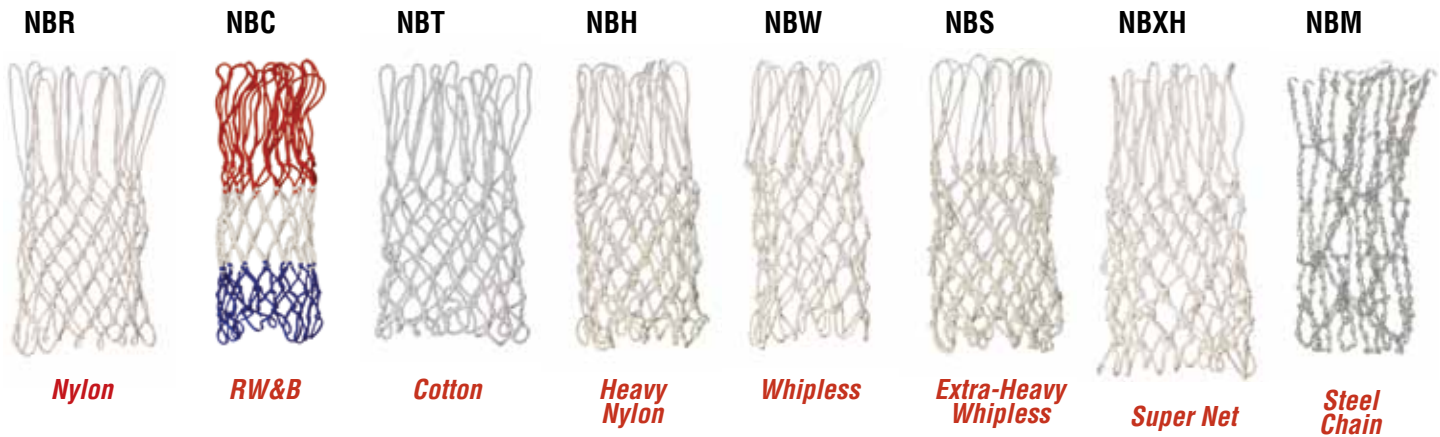

Basketball - Nets & Accessories

A. Basketball Nets

B. Heavy Duty Mesh Bag MB12

C. Strong Long Mesh Bag MB5

D. Breakaway Goal & Net RIM

E. Basketball Bag BKB

F. Coacher™ Magnetic Lineup Board MCBK

G. ASI Clipboards

H. "Heads Up" Dribble Glasses BDA

A. Basketball Nets. (Official Size)

All nets retailed packaged.

NBR - Regular *White* braided nylon.

NBC - *Red, White and Blue* as #NBR.

NBT - Soft *White* braided cotton.

NBH - Extra heavy weight *White* nylon.

NBW - Whipless - heavy braided nylon for anti-whip action.

NBS - Extra heavy duty, whipless braided nylon.

NBM - Steel chain net - zinc plated - "S" hooks attach to any style of goal.

C. Strong Long Mesh Bag.

MB5 - Holds up to 5 basketballs. 38" x 10" with full opening zipper.
4 Colors: *Black, Scarlet, Royal & Gold.*

D. Breakaway Collegiate Rim & Net.

RIM - features an effective position lock mechanism to stand up to the rigors of power players dunk after dunk. **RIM** offers the ease of net installation with its no-tie net attachment. Due to its universal backplate, the **RIM** goal seamless fits on any size glass backboard.