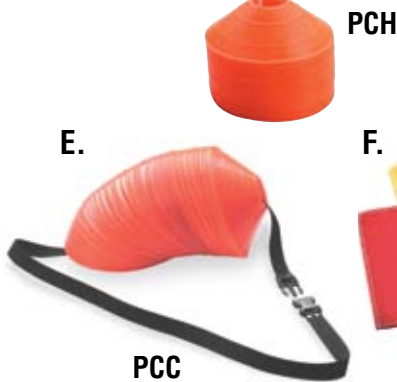

A. Lightweight Plastic Cones.

PC15 - 15" cone in *Fluorescent Orange*.
PC12 - 12" cone in *Fluorescent Orange*.
PC9 - 9" cone in *Fluorescent Orange*.
PC4 - 4" high open top cone (12" diam.) in 2 colors: *Fluorescent Orange & Yellow*.
PC3 - 2 1/4" open top cone (7" diam.) in *Orange, Yellow, Scarlet, Royal, Kelly, Purple*.
4-PC3 - Banded retail package of 4 ea. PC3 with bar coded label in *Orange*.
6-PC3 - Set of 6. One each of PC3 in 6 colors.
PCH - Cone Rack holds up to 200 disks.

B. Safety Cones - Fluorescent Orange.

SC6 - 6" with cut outs for crushability.
SC9 - 9" with cut outs for crushability.
SC12 - 12" with cut outs for crushability.

C. Heavy Cones. Fluorescent Orange extra durable open top cones. Weighted rubber bottoms yet cone remains soft & crushable.

HC6 - 6" height, 1 lb. weight.
HC12 - 12" height, 1 3/4lb. weight.
HC18 - 18" height, 3lb. weight.
HC28 - 28" height, 7lb. weight.

Lightweight Cones

SC6-9-12

B. Crushable Safety Cones

HC18 HC28

C.

D. SFM

Bends on impact!

E.

PCC

F.

SOF

G.

SNF

H.

SGRS