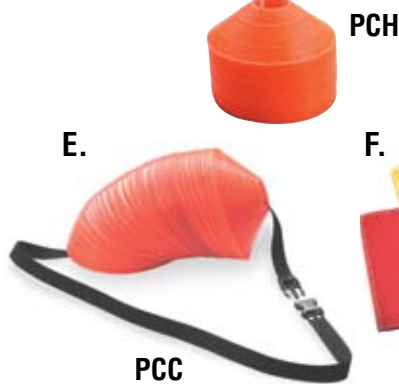

B. Safety Cones - Fluorescent Orange.

SC6 - 6" with cut outs for crushability.
SC9 - 9" with cut outs for crushability.
SC12 - 12" with cut outs for crushability.

C. Heavy Cones. Fluorescent Orange extra durable open top cones. Weighted rubber bottoms yet cone remains soft & crushable.

HC6 - 6" height, 1 lb. weight.
HC12 - 12" height, 1 3/4lb. weight.
HC18 - 18" height, 3lb. weight.
HC28 - 28" height, 7lb. weight.

Lightweight Cones

SC6-9-12

B. Crushable Safety Cones

HC18 HC28

C.

D. SFM

E.

PCC

F.

SOF

G.

SNF

H.

SGRS

SGYS

Bends on impact!

I. SCS Set of 12

SCF

SCR

J. CAB

K.

PSG

HSG