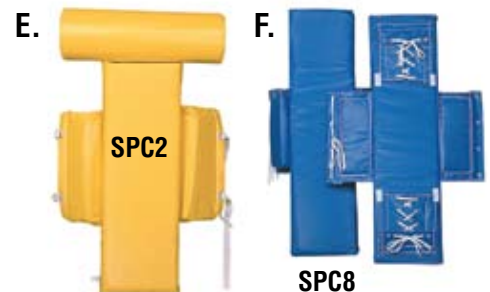

D. Stand-Up Dummies

A. Step-Over Training Dummies. *

"Agile Pad". Increases player agility, stay-in-place trapezoidal design, 18 oz. vinyl coated nylon, double-stitched seams and reinforced handle. Ships UPS.

SOD8 - 8" high x 18" wide x 48" long x 8" top.
SOD12 - 12" high x 18" wide x 48" long x 8" top.

B. Goal Post Pads. *

Screening available.

GPR - Goal Post Pad is 6' ht. with 2" shock-absorbing padding. Velcro closure.

GPI - Intermediate Deluxe Goal Post Pad is 6' ht. with 4" formed shock-absorbing padding. Velcro closure.

GPD - Ultra Deluxe Goal Post Pads are 6' ht. with 6" formed shock-absorbing padding. Velcro closure.

C. Half Round Dummies.

HRD42 - 42" high x 14" wide x 7" thick. Dual purpose: stepover/blocking. 5lbs.

11 Colors.

HRD6 - 42" high x 16" wide x 6" thick. *Black only.* 6 lbs.

D. Stand-Up Dummies.

SDR54 - 54" high x 14" diameter. 36 lbs. Heavy Weight. *Black only.*

SDR48 - 48" high x 14" diameter. 33 lbs. Heavy Weight. *Black only.*

SDR50 - 50" high x 14" diameter. 30 lbs. *11 Colors.*

SDR42 - 42" high x 14" diameter. 25 lbs. *11 Colors.*

SDB50 - 50" high x 14" diameter blocking dummy with extra replacement bottom attached.

SDB42 - 42" high x 14" diameter blocking dummy with extra replacement bottom attached.

E. Sled Pads. *

SPC2 - "T" Blocking Sled Pad - Includes: top "T" roll & bottom pad.

F. Sled Pads. *

SPC8 - Blocking Sled Pad with 8" wide arm attachment.

G. Wind Direction Banners.

WDB - 4" x 42" w/grommets. Attach to top of goal post. High visibility *Fluorescent Orange*. Set of 4.

All items on this page ship UPS.

* 11 Colors: Scarlet, Black, Orange, Royal, Purple, Kelly, Maroon, Gold, Navy, Gray & Dk. Green.