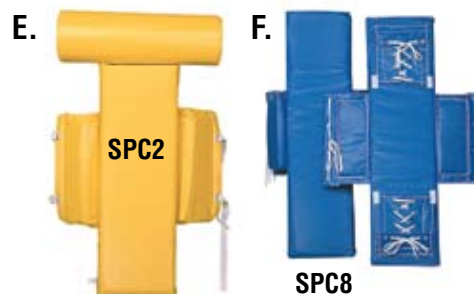

C. Half Round Dummies

D. Stand-Up Dummies

A. Step-Over Training Dummies. *

"Agile Pad". Increases player agility, stay-in-place trapezoidal design, 18 oz. vinyl coated nylon, double-stitched seams and reinforced handle. Ships UPS. *7 Colors.*
SOD8 - 8" high x 18" wide x 48" long x 8" top.
SOD12 - 12" high x 18" wide x 48" long x 8" top.

B. Goal Post Pads. *

Screening available.
 Made to order.
 Non-refundable/Non-returnable.
GPR - Goal Post Pad is 6' ht. with 2" shock-absorbing padding. Velcro closure.
GPI - Intermediate Deluxe Goal Post Pad is 6' ht. with 4" formed shock-absorbing padding. Velcro closure.
GPD - Ultra Deluxe Goal Post Pads are 6' ht. with 6" formed shock-absorbing padding. Velcro closure.

C. Half Round Dummies.

Dual purpose: step-over/blocking.
HRD42 - 42" high x 14" wide x 7" thick. *Black and Scarlet.* 6 lbs.
HRD6 - 42" high x 16" wide x 6" thick. *Black and Scarlet.* 6 lbs.

D. Stand-Up Dummies.

4 Colors: Black, Scarlet, Royal & Navy.
SDR48 - 48" high x 14" diameter. 33 lbs. *4 Colors*
SDR50 - 50" high x 14" diameter. 30 lbs. *4 Colors.*
SDR42 - 42" high x 14" diameter. 25 lbs. *4 Colors.*

E. Sled Pads. *