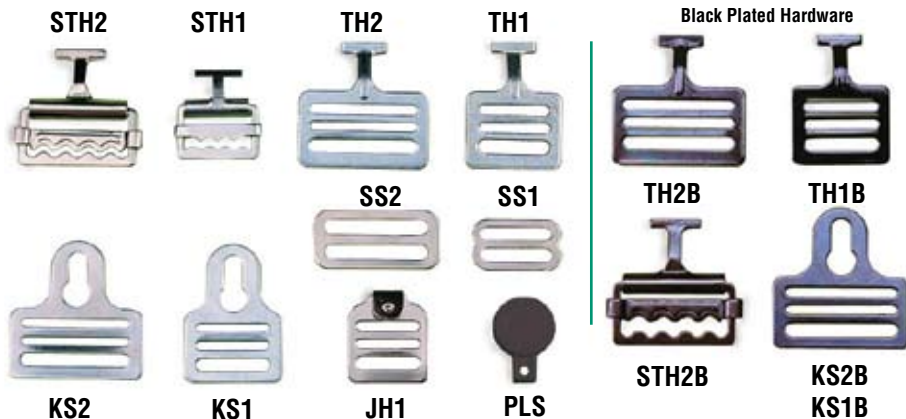

A. Shoulder Pad Hardware

E. Deluxe Equipment & Tool Box

YDRK
Youth

DRK
Adult

F. Field Repair Kits

YRK
Youth

FRK
Adult

kit lock

A. Shoulder Pad Hardware.

Sold in bags of 50.

STH2 - 1-1/2" Swivel T-Hook.

STH1 - 1" Swivel T-Hook.

TH2 - 1-1/2" T-Hook.

TH1 - 1" T-Hook.

KS2 - 1-1/2" Key-Hole Fastener.

KS1 - 1" Key-Hole Fastener.

SS2 - 1-1/2" Slide.

SS1 - 1" Slide.

JH1 - 1" J-Hook Fastener.

PLS - Plastic Lock for shoulder pad laces.

Black Plated Hardware.

Bags of 50.

T-hooks & key slot fasteners with durable black plating.

TH2B - 1-1/2" T-Hook, *Black*.

TH1B - 1" T-Hook, *Black*.

STH2B - 1-1/2" Swivel T-Hook, *Black*.

KS2B - 1-1/2" Key-Hole Fastener, *Black*.

KS1B - 1" Key-Hole Fastener, *Black*.

B. STH4 - 1-1/2" Non-Slip Swivel T-Hook with triple slot lock down. Eliminates taping elastics together. *Black* plated. Pat. No. 7,013,497.