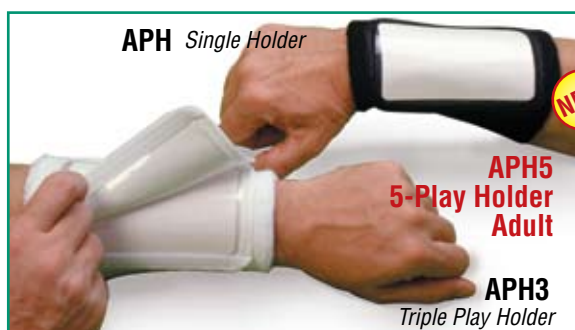

D. Quarterbacks Arm Play Holders

Quarterbacks Arm Play Holders