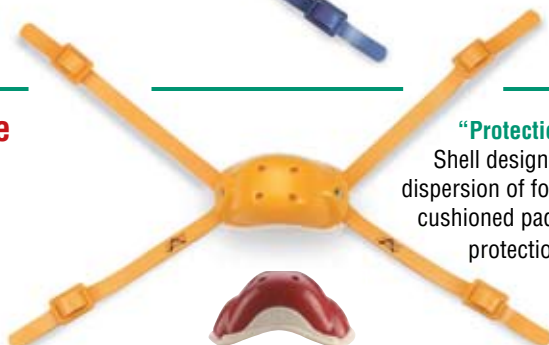

"Protection Plus" Style Hard Shell.

Shell design is cantilevered for lateral dispersion of force. Plus the extra-deep cushioned padded cup provides the most protection possible.

Profile