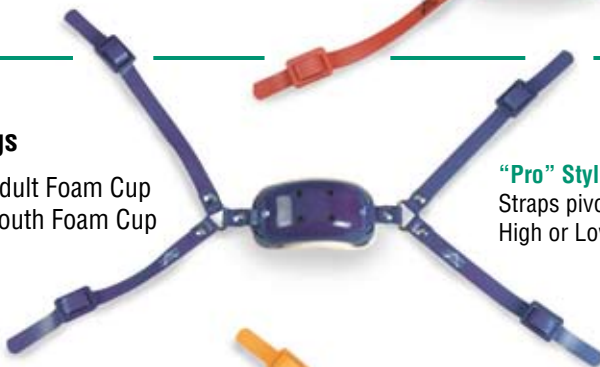

"D" Rings

UCT9 - Adult Foam Cup
UYT9 - Youth Foam Cup

"Pro" Style "D" Ring Hard Shell.

Straps pivot on "D" Rings to reach either High or Low Hook-ups.

"Protection Plus" Style

Pat. No. 6,481,024

High Hook-up

HCT9 - Adult Foam Cup
HYT9 - Youth Foam Cup
HCS9 - Adult Fleece Cup