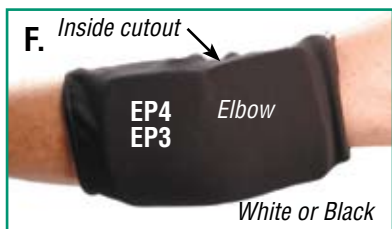

Vinyl Dipped Pads, Arm Padding, Neck Rolls & Hand Warmers

Vinyl Dipped

Vinyl Dipped

NR15
NR20
NR30

White or Black

White or Black

White or Black

White or Black

Shoulder Cushions

SCL

HWMB
HMMW

NF15
NF20
NF30

NRM
NRL

A. Knee Pads. Vinyl Dipped.

KLA - Large adult size. 8" x 6" x 3/8" thick. air cushioned for added protection & comfort.
KMA - Adult size. 6 3/4" x 5 1/2" x 3/8" thick. Air cushioned for added protection & comfort.
KSO - Youth size. 6" x 4 1/2" x 3/8" thick. Formed to fit knee.

B. Universal Thigh Pads. Vinyl Dipped.

TLB - Large Adult Size. 9" x 6 1/2" x 3/8" thick. Reinforced with bumper edge.
TMB - Adult size. 8 1/2" x 6" x 3/8" thick. Reinforced with bumper edge.
TSO - Youth size. 7 1/4" x 5 1/2" x 3/8" thick.