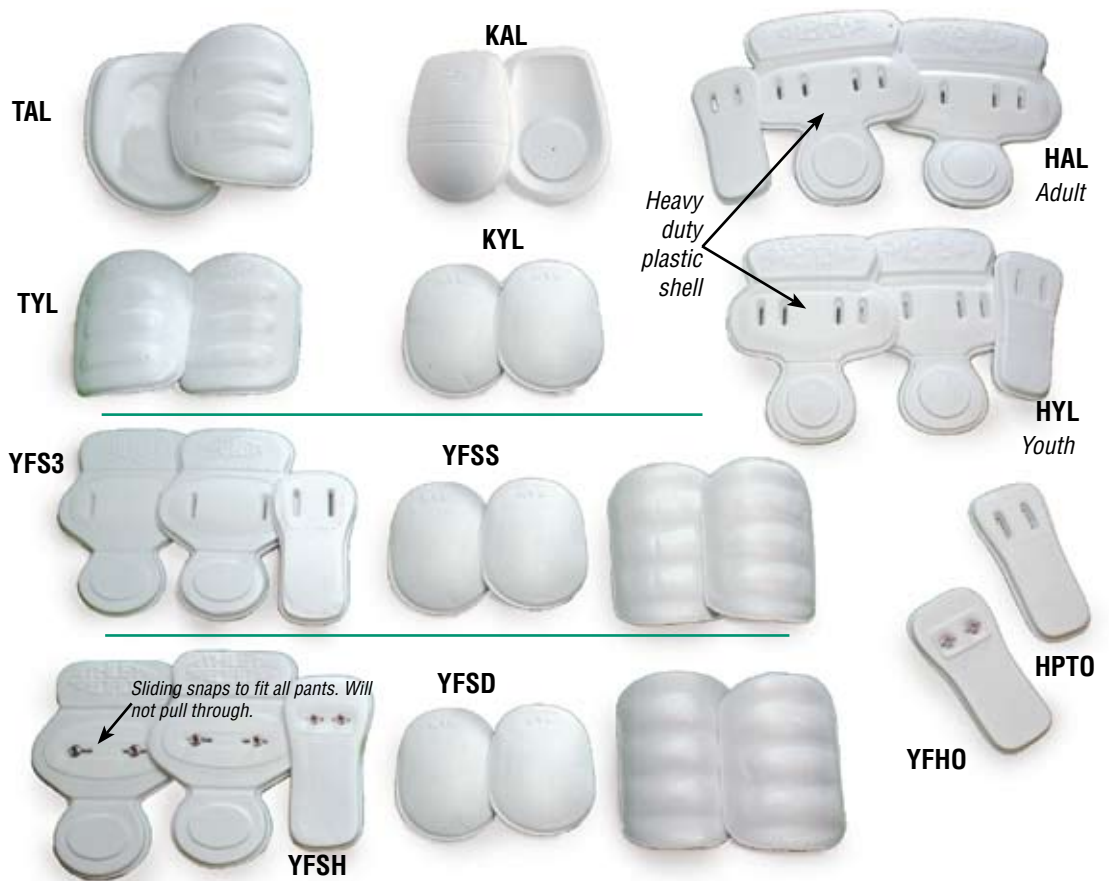

Football - Lightweight Foam Pads, Injury Vest & Girdles

A. All pads have optional retail packaging

B. 5 - Pocket Girdle with Sewn-in Pads

C. Padded Injury Vest

A. Lightweight Protective Pads.

TAL - Adult Thigh Pads with Plastic Insert. Size: 9" x 6 1/2".

TAL-R - Retail packaged.

KAL - Adult Knee Pads. Air Cushioned for added protection & comfort. Size: 8" x 6".

KAL-R - Retail packaged.

HAL - Deluxe Adult 3-Piece Slotted Hip Pad set with heavy duty plastic shell for added protection & durability. Size: 11" x 9 1/2".

HAL-R - Retail packaged.

TYL - Youth Thigh Pads with Plastic Insert. Size: 7 1/2" x 6".

TYL-R - Retail packaged.

KYL - Youth Knee Pads. Size: 7" x 5".

KYL-R - Retail packaged.

HYL - Deluxe Youth 3-Piece Slotted Hip Pad Set with heavy duty plastic shell for added protection & durability. Size: 10 3/4" x 8".

HYL-R - Retail packaged.

YFSD - Deluxe Youth 7-Piece Sliding Snap-in Pad Set. 2 knee pads, 2 thigh pads with plastic insert, and 3-piece reinforced sliding snap-in hip

pads. Adjustable sliding snaps assure an excellent fit on any pant.