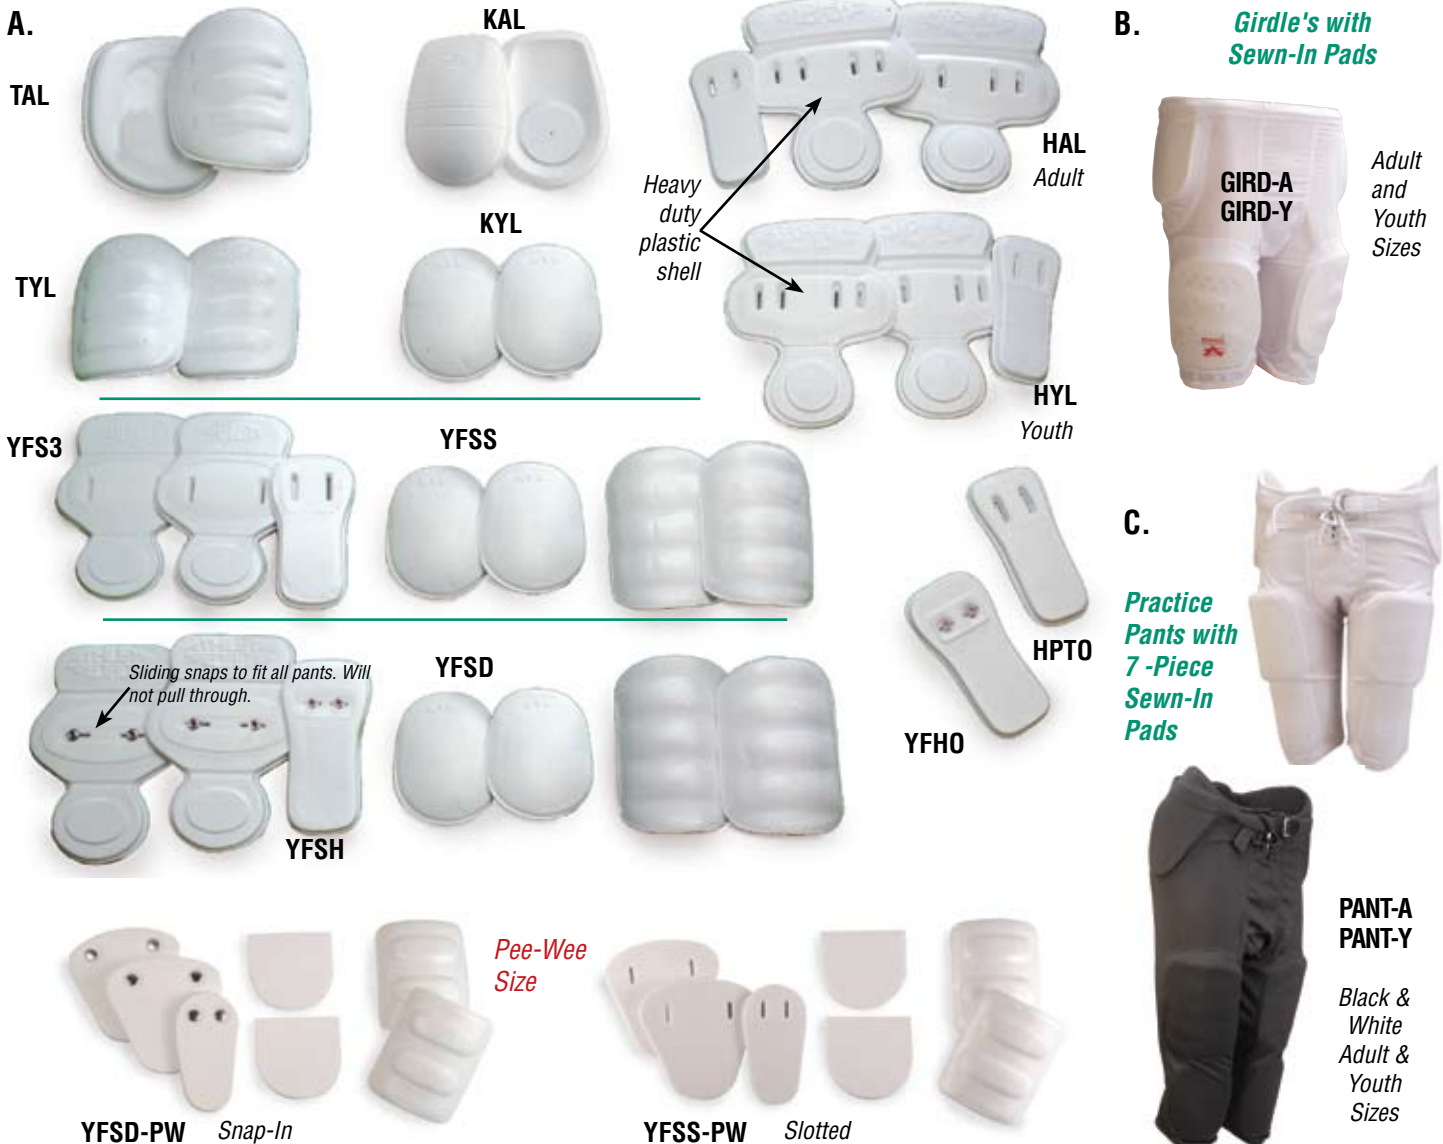

Football - Lightweight Foam Pads, Practice Pants & Girdles

A. Lightweight Protective Pads.

TAL - Adult Thigh Pads with Plastic Insert.
Size: 9" x 6 1/2".

KAL - Adult Knee Pads. Air Cushioned for added protection & comfort. Size: 8" x 6".

HAL - Deluxe Adult 3-Piece Slotted Hip Pad set with heavy duty plastic shell for added protection & durability. Size: 11" x 9 1/2".

TYL - Youth Thigh Pads with Plastic Insert.
Size: 7 1/2" x 6".

KYL - Youth Knee Pads. Size: 7" x 5".

HYL - Deluxe Youth 3-Piece Slotted Hip Pad Set with heavy duty plastic shell for added protection & durability. Size: 10 3/4" x 8".

YFSD - Deluxe Youth 7-Piece Sliding Snap-In Pad Set. 2 knee pads, 2 thigh pads with plastic insert, and 3-piece reinforced sliding snap-in hip pads. Adjustable sliding snaps assure an excellent fit on any pant.

B. Girdles w/Sewn-In Hip, Tail & Thigh Pads.

GIRD-A - Adult sizes: S, M, L, XL & 2XL.

GIRD-Y - Youth sizes - M, L, & XL w/Cup Pocket.

Moisture-wicking, anti-microbial fabric made of 78% Nylon/ 22% Lycra. Perforated closed-cell EVA hip and tail pads. Thigh pads exceed NFHS requirements. Hip pads are positioned at the top of waistband to protect the iliac crest from hip pointer injuries. Waistband is 1-1/2", Adult also has heavy draw cord. Tumble dry on air setting. *White only.*