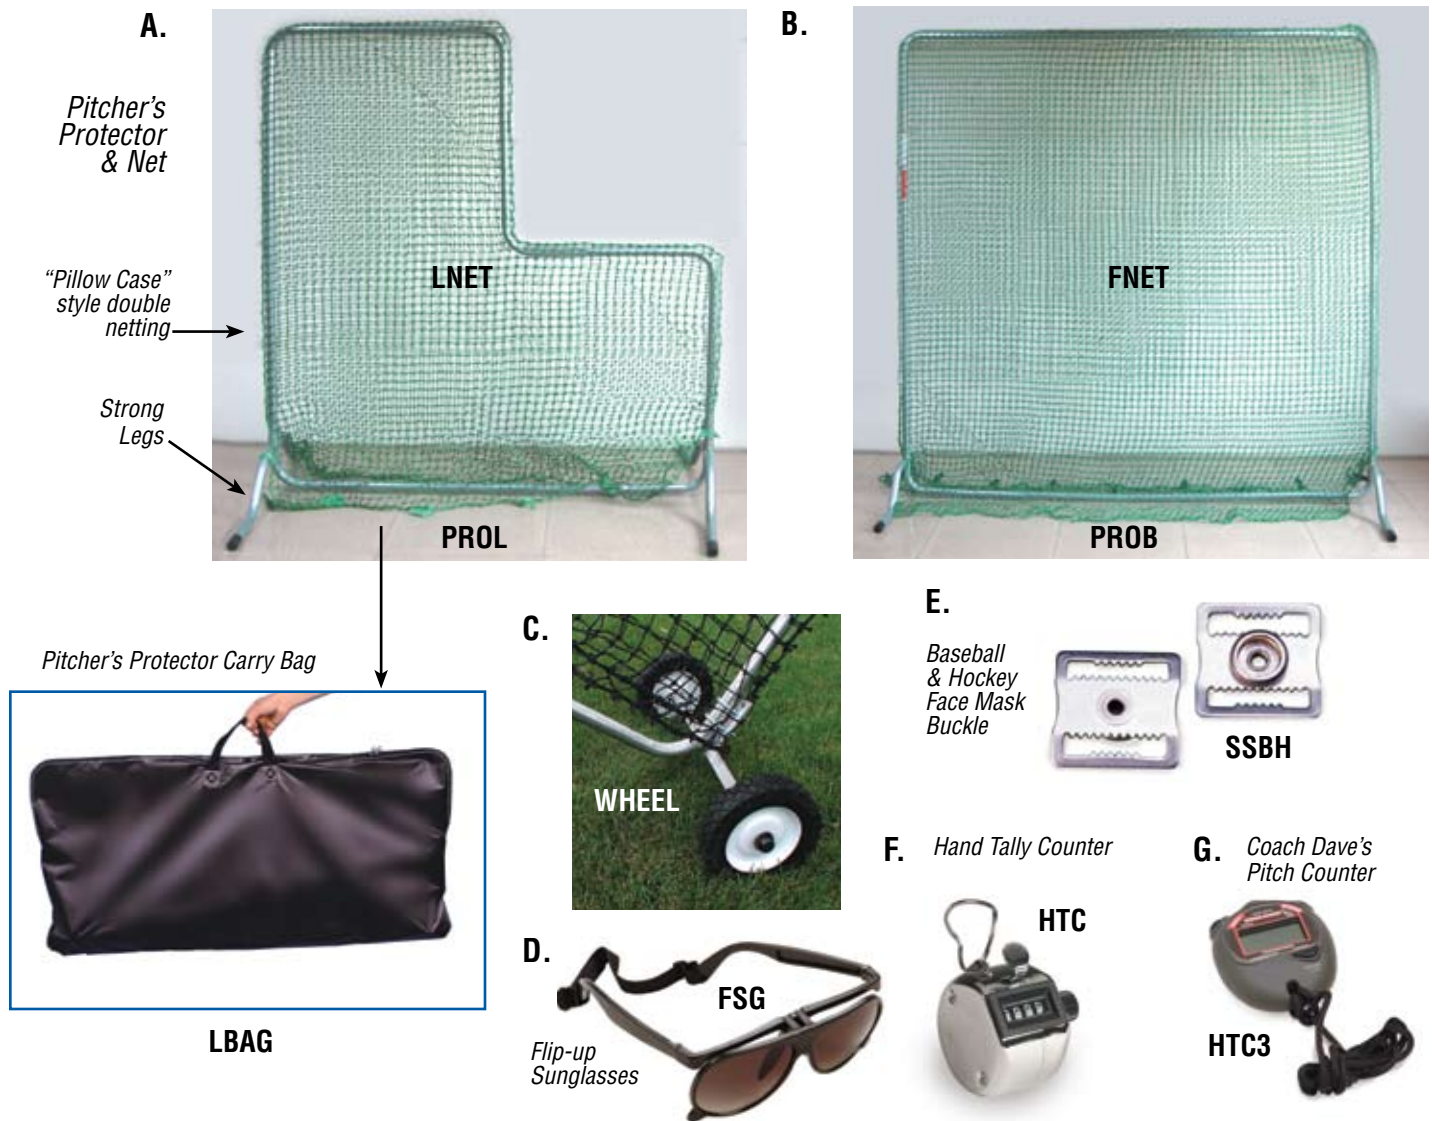

Protective Screens & Pitch Counters

Baseball Protector Frame and Nets.

A. PROL - Pitcher's L-Shaped Protective Frame and Net. Complete unit is a collapsible frame for easy transportation. This heavy duty 6-1/2' H x 6' W frame features bolt-together frame and legs. The 1-5/8" powder-coated steel tubing provides excellent strength and safety. Wrenches included. **Includes our # LNET - slip-on "Pillow Case" double thickness net. Net is Green color.**

LNET - Knotted L-Shaped Slip-on "Pillow Case" Net. Double-thick 240-lb. breaking strength. Twisted polyethylene, weather treated, Green color. Sold separated and fits other "L" shaped pitcher protectors that measures 6-1/2' H x 6' W.

LBAG - Pitcher's Protector Carry Bag. #PROL Frame & Net fit into bag for easy transport. Black vinyl/nylon. Measures 54" x 28".

B. PROB - Oversize 8'H x 8'W Base/Fungo Protective Frame. Oversize heavy duty collapsible square frame features bolt-together frame and legs. The 1-5/8" powder-coated steel tubing provides excellent strength and safety. Wrenches included. **Includes our FNET Net.**

FNET - First Base/Fungo Protector Net. Double-thick 240-lb. breaking strength. Twisted polyethylene, weather treated, Green color. Use on PROB Frame or others that measures 8' H x 8' W.

C. WHEEL - Protector Wheel Kit. Clamps onto our Protective Frames. Steel axle construction with two 8" wheels. Fits our # PROL, # PROB and # PROF frames.